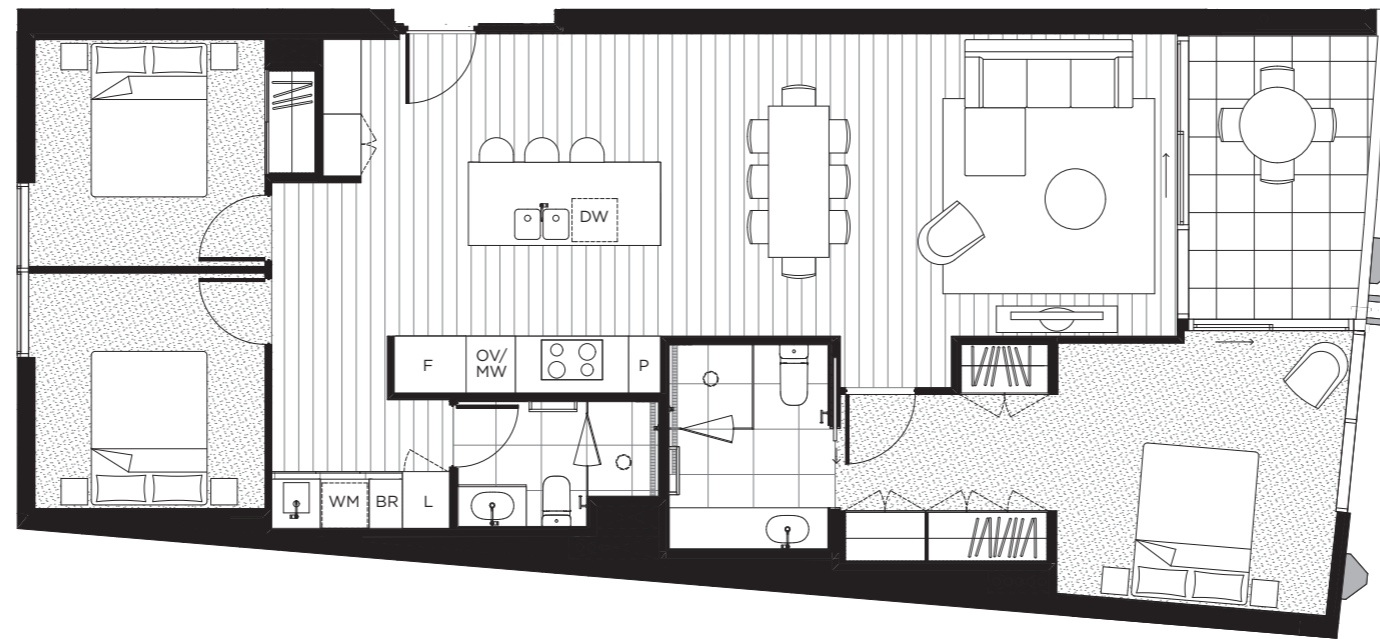

**LAKE SERIES
3 BEDROOM RESIDENCE**

APARTMENT	PRICE
_____	\$ _____
_____	\$ _____
_____	\$ _____
SERVICE FEE	\$ _____

LEGEND

- BR Broom cupboard
- DW Dishwasher
- F Fridge
- L Linen cupboard
- MW Microwave
- OV Wall oven
- P Pantry
- WM Washing machine space

THE GRACE
ALBERT PARK LAKE

**LAKE SERIES
3 BEDROOM RESIDENCE**

BEDROOMS	3
BATHROOMS	2
CAR SPACES	1
RESIDENCE AREA	122M ²
TERRACE AREA	10M ²
TOTAL AREA	132M ²

Albert Road

128 Albert Road, South Melbourne
thegracealbertparklake.com.au